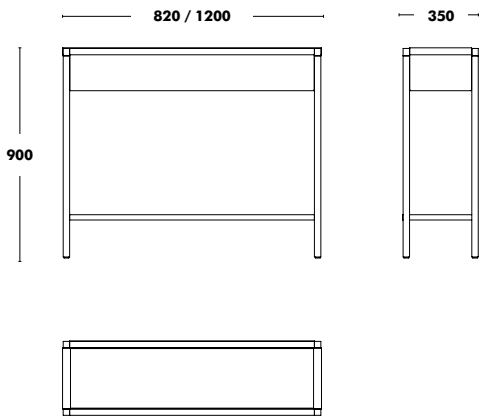

Jardinière Dry Out **New!**

Retour sur index ↑

DESIGNED BY BLUE DESIGN & ONDARRETA TEAM

Dimensions	Jardinière	PPHT
820x350x900	ALUMINIUM EPOXY COULEUR	1.066 €
	ALUMINIUM ANODISE	1.039 €
1200x350x900	ALUMINIUM EPOXY COULEUR	1.146 €
	ALUMINIUM ANODISE	1.111 €

Niveleurs inclus.
Avec trou de drainage
Dry Out, Couleurs disponibles: Lin, Gris Anthracite, Brique, Vert Forest et Aluminium

Accessoires

ROUES:
+159 €

POIDS 820x350x900 (18kg) / 1200x350x900 (22kg)