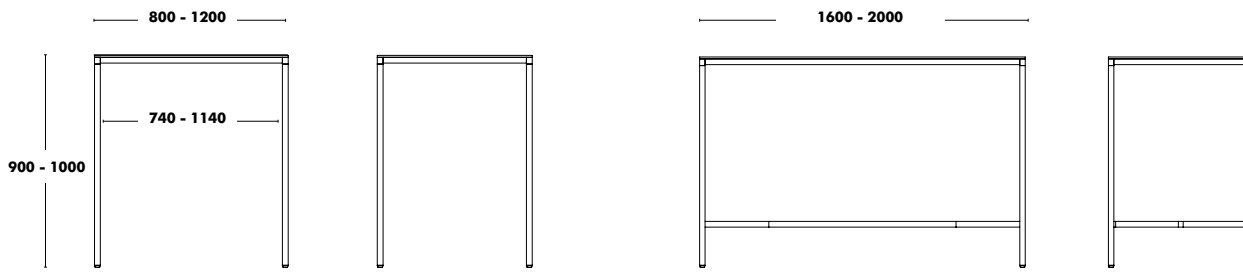

# Table Haute Dry Out **New!**

DESIGNED BY BLUE DESIGN & ONDARRETA TEAM

Hauteur	Dimensions	Structure	Plateau	PPHT
900/1000	800x800	ALUMINIUM EPOXY COULEUR ALUMINIUM ANODISE	COMPACT OUTDOOR COMPACT OUTDOOR ALUMINIUM	<b>966 €</b> <b>1.138 €</b>
900/1000	1000x1000	ALUMINIUM EPOXY COULEUR ALUMINIUM ANODISE	COMPACT OUTDOOR COMPACT OUTDOOR ALUMINIUM	<b>1.501 €</b> <b>1.308 €</b>
900/1000	1200x800	ALUMINIUM EPOXY COULEUR ALUMINIUM ANODISE	COMPACT OUTDOOR COMPACT OUTDOOR ALUMINIUM	<b>1.043 €</b> <b>1.361 €</b>
900/1000	1600x800	ALUMINIUM EPOXY COULEUR ALUMINIUM ANODISE	COMPACT OUTDOOR COMPACT OUTDOOR ALUMINIUM	<b>1.273 €</b> <b>1.605 €</b>
900/1000	1800x900	ALUMINIUM EPOXY COULEUR ALUMINIUM ANODISE	COMPACT OUTDOOR COMPACT OUTDOOR ALUMINIUM	<b>1.456 €</b> <b>1.982 €</b>
900/1000	2000x900	ALUMINIUM EPOXY COULEUR ALUMINIUM ANODISE	COMPACT OUTDOOR COMPACT OUTDOOR ALUMINIUM	<b>1.703 €</b> <b>1.997 €</b>