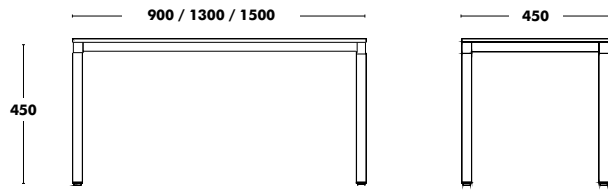

PROFILÉ EN ALUMINIUM NERVURÉ

**Banc Dry Out**  **New!**

DESIGNED BY BLUE DESIGN & ONDARRETA TEAM

Dimensions	Structure	Assise	PPHT
900x450	ALUMINIUM EPOXY COULEUR	COMPACT OUTDOOR	652 €
	ALUMINIUM ANODISE	COMPACT OUTDOOR ALUMINIUM	718 €
1300x450	ALUMINIUM EPOXY COULEUR	COMPACT OUTDOOR	771 €
	ALUMINIUM ANODISE	COMPACT OUTDOOR ALUMINIUM	888 €
1500x450	ALUMINIUM EPOXY COULEUR	COMPACT OUTDOOR	947 €
	ALUMINIUM ANODISE	COMPACT OUTDOOR ALUMINIUM	998 €