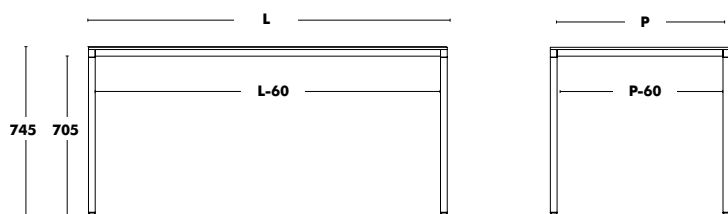

Table Dry Out **New!**

DESIGNED BY BLUE DESIGN & ONDARRETA TEAM

Hauteur	Dimensions (L x P)	Structure	Plateau	PPHT
400/750	800x800	ALUMINIUM EPOXY COULEUR ALUMINIUM ANODISE	COMPACT OUTDOOR COMPACT OUTDOOR ALUMINIUM	919 € 1.084 €
400/750	1000x1000	ALUMINIUM EPOXY COULEUR ALUMINIUM ANODISE	COMPACT OUTDOOR COMPACT OUTDOOR ALUMINIUM	1.454 € 1.255 €
400/750	1200x1200	ALUMINIUM EPOXY COULEUR ALUMINIUM ANODISE	COMPACT OUTDOOR COMPACT OUTDOOR ALUMINIUM	1.534 € 2.167 €
400/750	1400x1400	ALUMINIUM EPOXY COULEUR ALUMINIUM ANODISE	COMPACT OUTDOOR COMPACT OUTDOOR ALUMINIUM	1.586 € 2.214 €
400/750	1200x800	ALUMINIUM EPOXY COULEUR ALUMINIUM ANODISE	COMPACT OUTDOOR COMPACT OUTDOOR ALUMINIUM	996 € 1.308 €
400/750	1600x800	ALUMINIUM EPOXY COULEUR ALUMINIUM ANODISE	COMPACT OUTDOOR COMPACT OUTDOOR ALUMINIUM	1.226 € 1.552 €
400/750	1800x900	ALUMINIUM EPOXY COULEUR ALUMINIUM ANODISE	COMPACT OUTDOOR COMPACT OUTDOOR ALUMINIUM	1.408 € 1.929 €
400/750	2000x900	ALUMINIUM EPOXY COULEUR ALUMINIUM ANODISE	COMPACT OUTDOOR COMPACT OUTDOOR ALUMINIUM	1.656 € 1.944 €

Niveleurs inclus.

Dry Out, Couleurs disponibles: Lin, Gris Anthracite, Brique, Vert Forest et Aluminium

Taille maximum: 1400 × 1400 / 2000 × 1200.

Autres hauteurs possibles avec plus value

La référence au PPHT correspond à la hauteur H745

Accessoires

ROUES:
+159 €

POIDS 800x800 **(20kg)** / 1000x1000 **(29kg)** / 1200x1200 **(36kg)** / 1400x1400 **(45kg)** / 1200x800 **(28kg)** / 1600x800 **(34kg)** / 1800x800 **(37kg)** / 1800x900 **(40kg)** / 2000x900 **(44kg)**